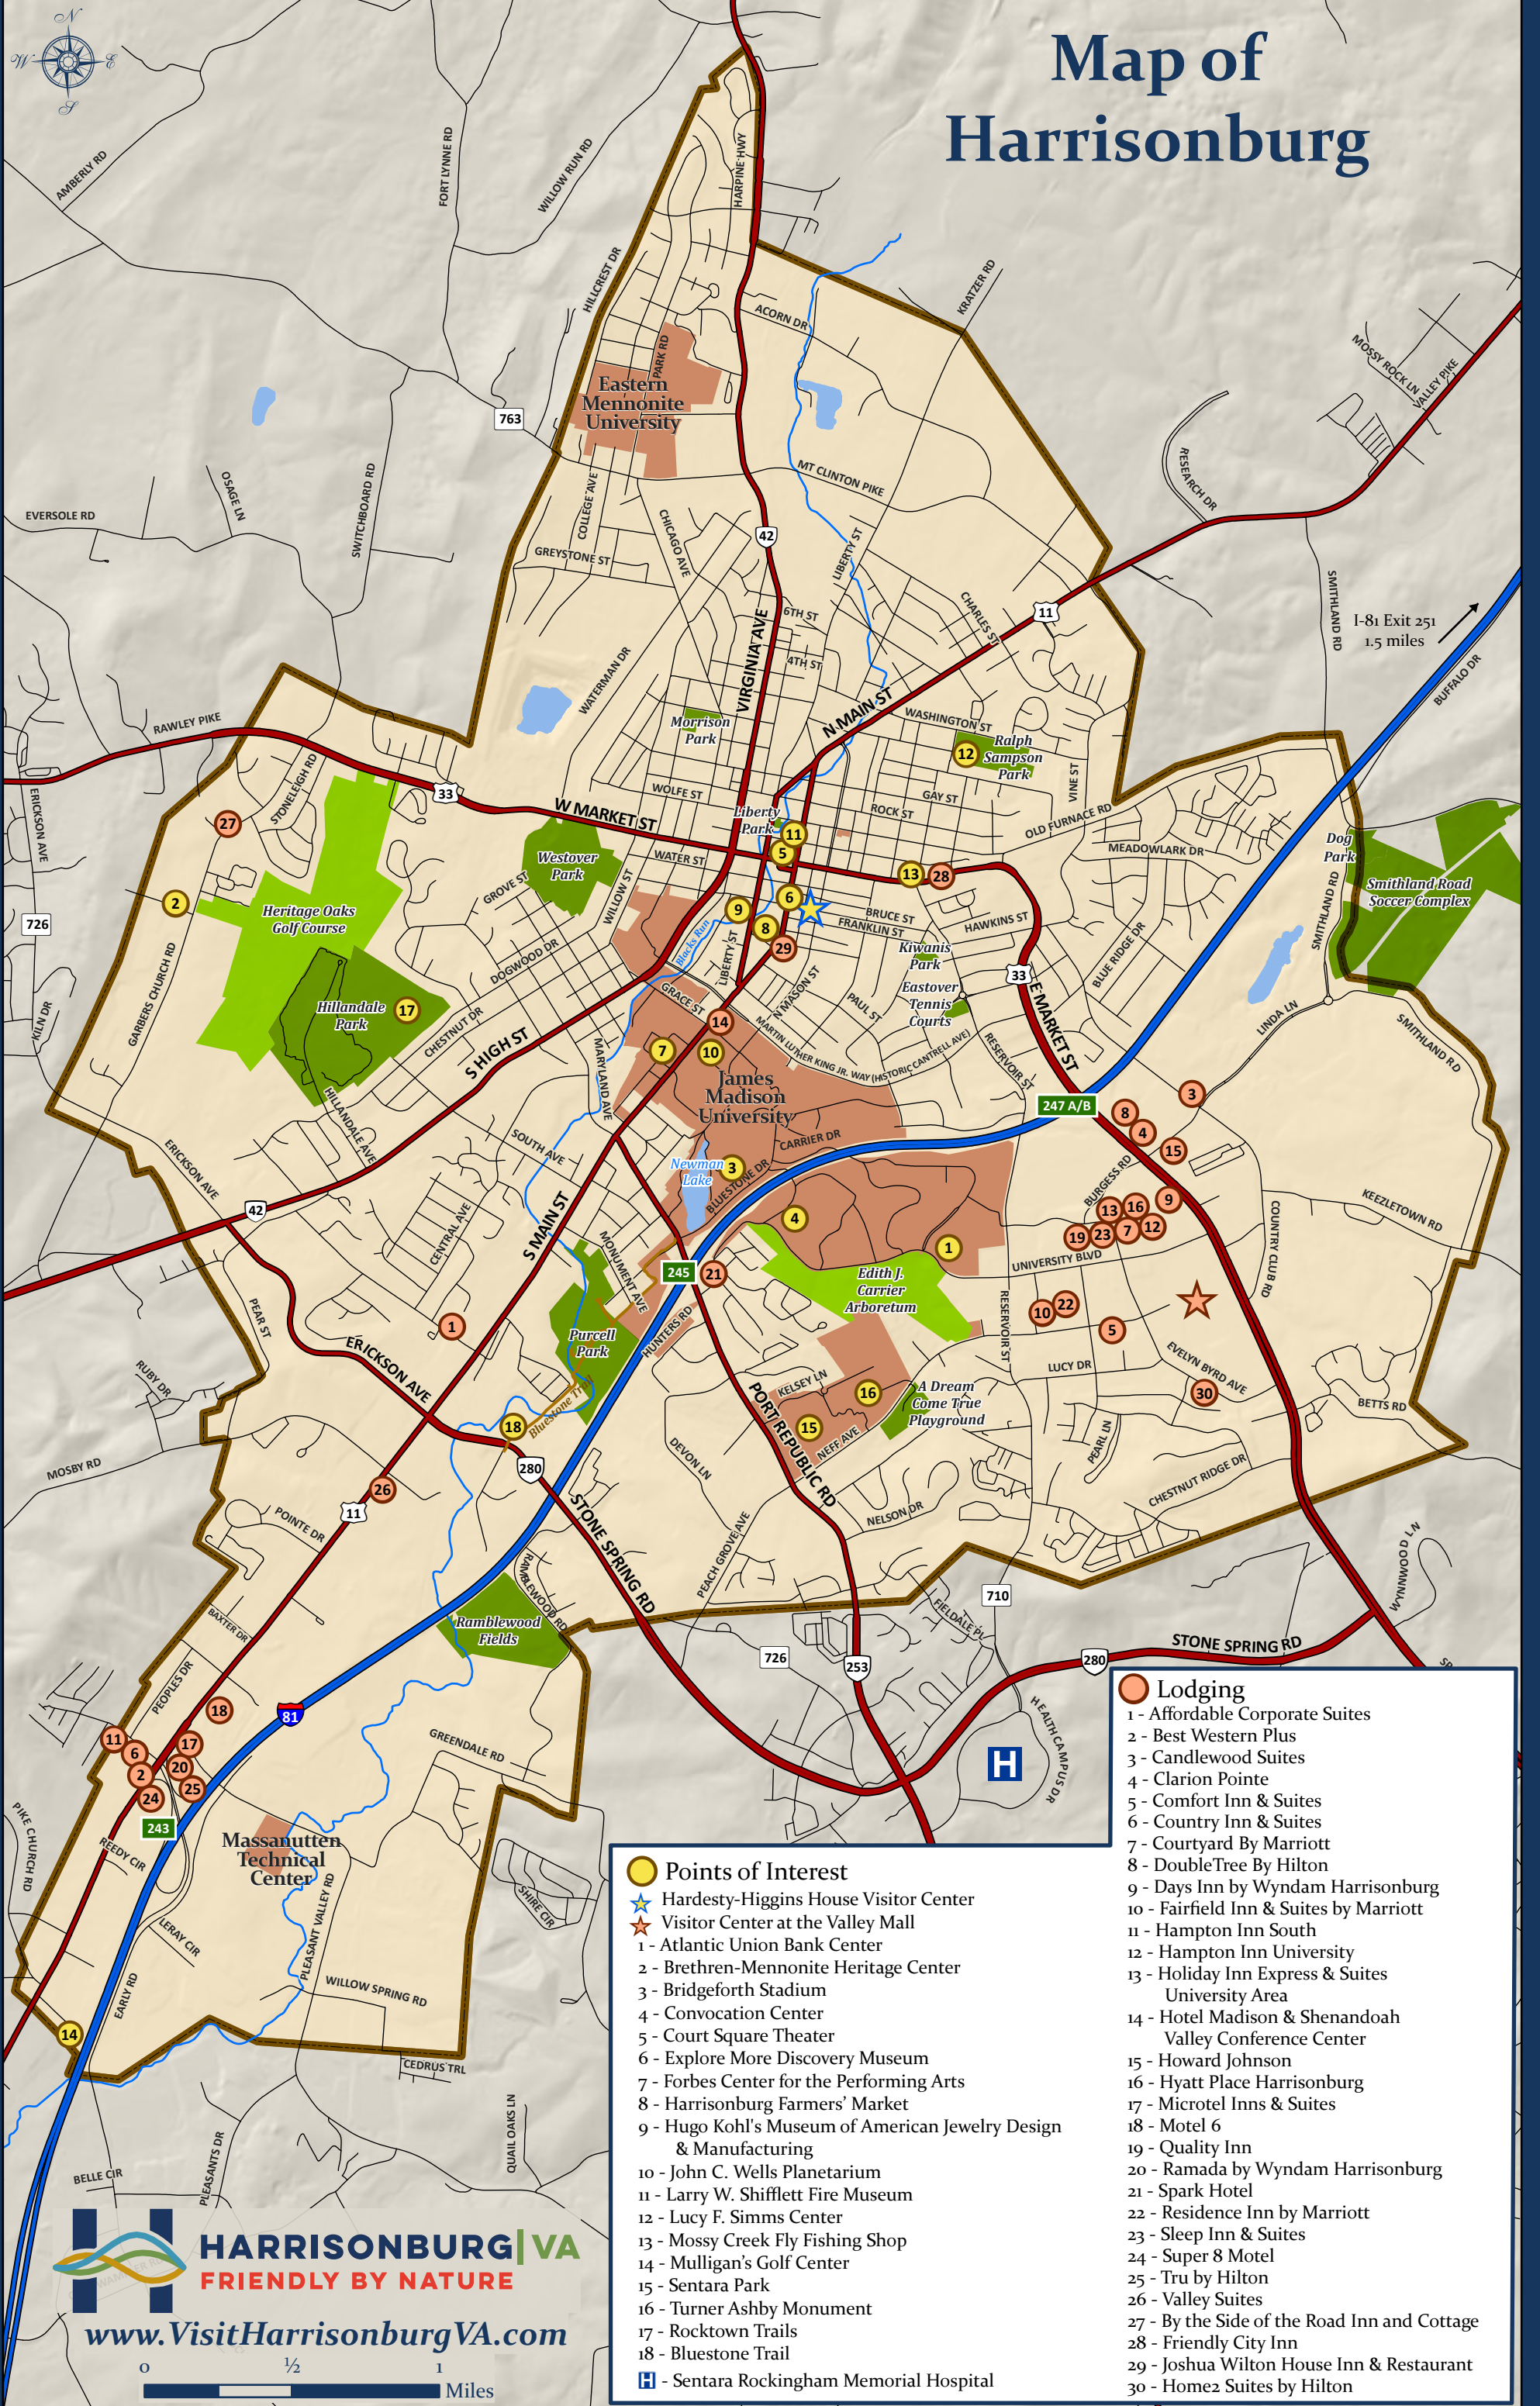

Map of Harrisonburg

- Lodging**
- 1 - Affordable Corporate Suites
 - 2 - Best Western Plus
 - 3 - Candlewood Suites
 - 4 - Clarion Pointe
 - 5 - Comfort Inn & Suites
 - 6 - Country Inn & Suites
 - 7 - Courtyard By Marriott
 - 8 - DoubleTree By Hilton
 - 9 - Days Inn by Wyndam Harrisonburg
 - 10 - Fairfield Inn & Suites by Marriott
 - 11 - Hampton Inn South
 - 12 - Hampton Inn University
 - 13 - Holiday Inn Express & Suites University Area
 - 14 - Hotel Madison & Shenandoah Valley Conference Center
 - 15 - Howard Johnson
 - 16 - Hyatt Place Harrisonburg
 - 17 - Microtel Inns & Suites
 - 18 - Motel 6
 - 19 - Quality Inn
 - 20 - Ramada by Wyndam Harrisonburg
 - 21 - Spark Hotel
 - 22 - Residence Inn by Marriott
 - 23 - Sleep Inn & Suites
 - 24 - Super 8 Motel
 - 25 - Tru by Hilton
 - 26 - Valley Suites
 - 27 - By the Side of the Road Inn and Cottage
 - 28 - Friendly City Inn
 - 29 - Joshua Wilton House Inn & Restaurant
 - 30 - Home2 Suites by Hilton